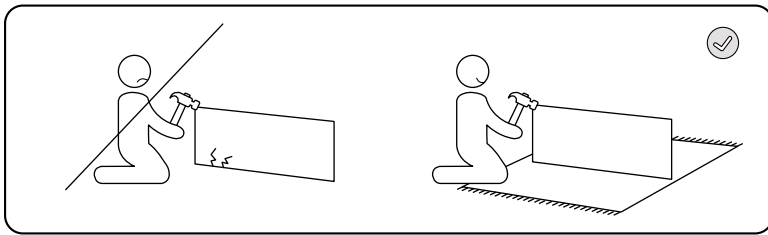

# The wood tailor

MOBILIARIO SOSTENIBILE

30 min

x1

x2

x1

x1

**A** x1